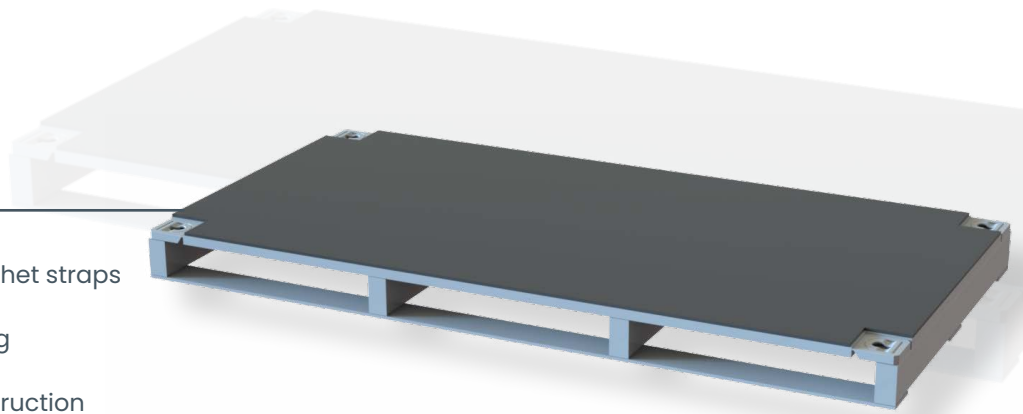

Heavy-Duty
Storage

Item code: HDTP001 & HDTP002

Heavy-Duty Transport Pallet

→ Standard Features

- Tiedown lug in each corner for ratchet straps
- Steel grid mesh floor
- 8 mm load restraint rubber matting cut to size to fit on top
- Heavy-duty galvanised steel construction
- Engineer certified design

→ Specifications

| CODE | HEIGHT | WIDTH | DEPTH | CAPACITY |
|---------|--------|---------|---------|----------|
| HDTP001 | 141 mm | 1500 mm | 1500 mm | 2.6 T |
| HDTP002 | 141 mm | 2000 mm | 1000 mm | 3 T |