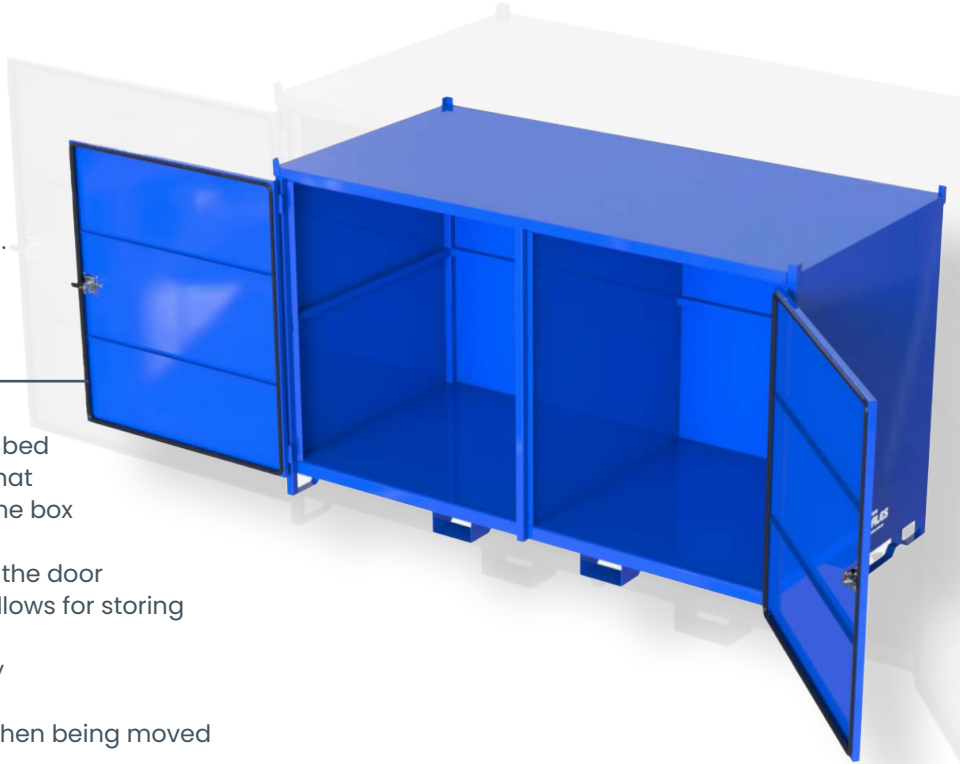

Heavy-Duty
Storage

Item code: HDSB008

Heavy-Duty Site Boxes

Designed to fit side by side on a truck bed.

→ Standard Features

- Designed to fit side by side on a truck bed
- Swing door with flush lockable latch that does not protrude the extremities of the box
- Dust proof rubber seal on the door
- A4 document holder fixed to inside of the door
- Positive locking system on the base allows for storing in standard pallet racking
- Can be stacked two high when empty
- Four-way forklift access
- Safety bars to prevent cage tipping when being moved
- High-quality blue painted finish

**Fully Sealed
Weatherproof**

→ Specifications

CODE	DESCRIPTION	HEIGHT	WIDTH	DEPTH
HDSB008	Double width site box that fits pallet inside	1600 mm	2600 mm	1300 mm