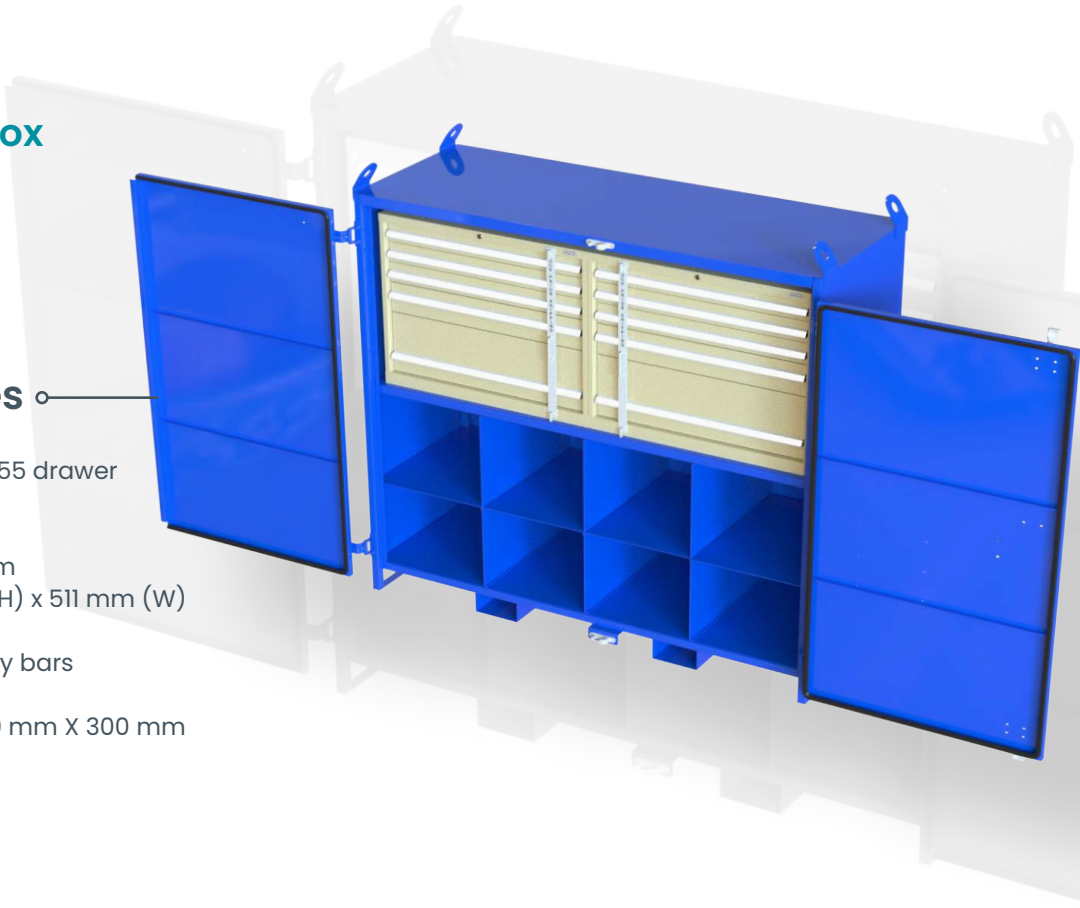

Heavy-Duty
Storage

Item code: 15799

Heavy-Duty Parts Consolidation Site Box

→ Standard Features

- Space designed to fit 2 x C855 drawer cabinets internally
- Crane liftable
- Heavy-duty cam lock system
- 8 x pigeonholes – 457 mm (H) x 511 mm (W)
- Forklift pockets
- C855 drawer system security bars
- Door safety latches
- Document display plate 300 mm X 300 mm
- Engineer certified
- 1,500 kg working load limit

→ Specifications

CODE	HEIGHT	WIDTH	DEPTH
15799	2180 mm	2180 mm	810 mm