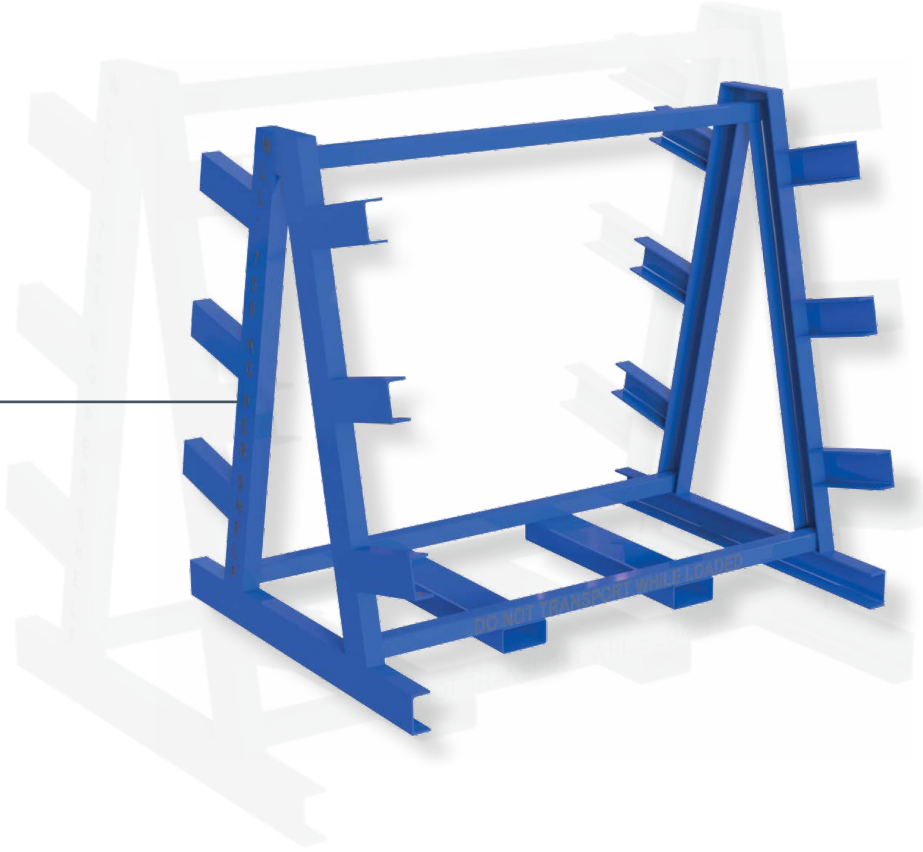

Heavy-Duty
Storage

Item code: 14023

Double Sided A-Frame Rack

→ Standard Features ◦

- 150 kg working load limit per level
- Forklift pockets
- High-quality blue painted finish

→ Specifications ◦

CODE	HEIGHT	WIDTH	DEPTH
14023	2500 mm	6000 mm	1200 mm