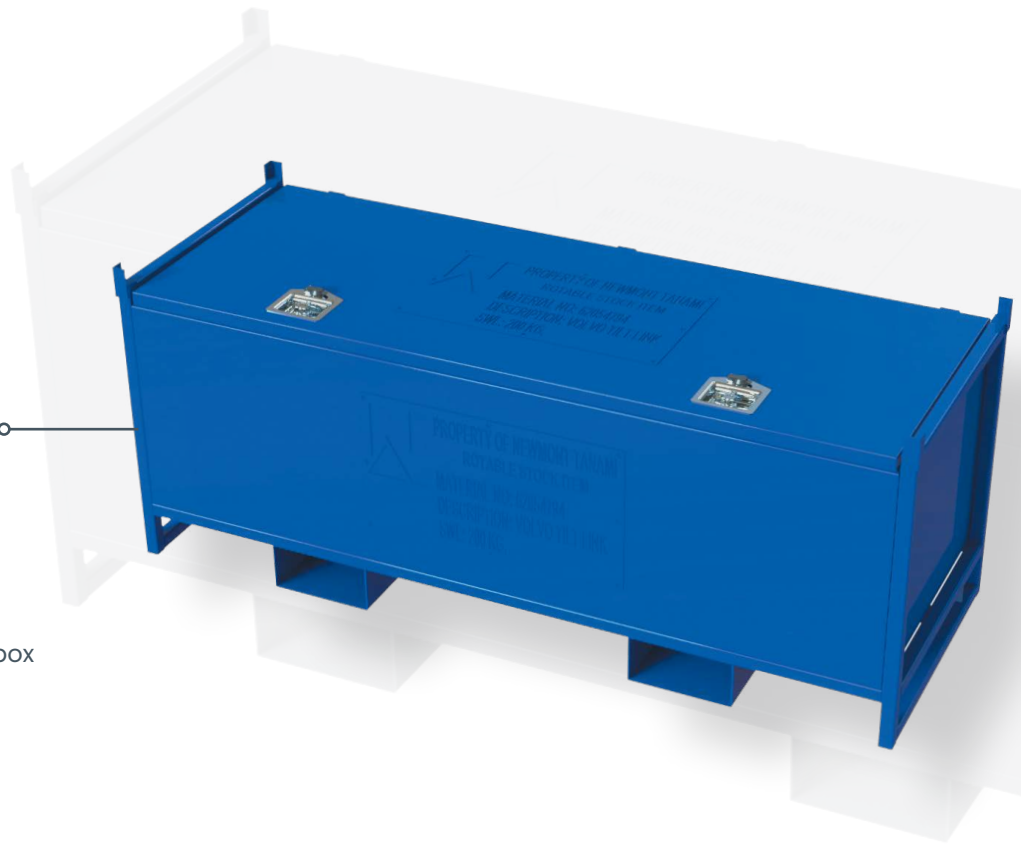

Heavy-Duty  
Storage

Item code: 13606

## Transport Box

### → Standard Features

- 200 kg working load limit
- Lockable lift up lid
- Forklift pockets
- Stackable
- Painted finish
- Six tiedown points on inside of box
- Company logos available

### → Specifications

CODE	HEIGHT	WIDTH	DEPTH
13606	680 mm	1660 mm	600 mm