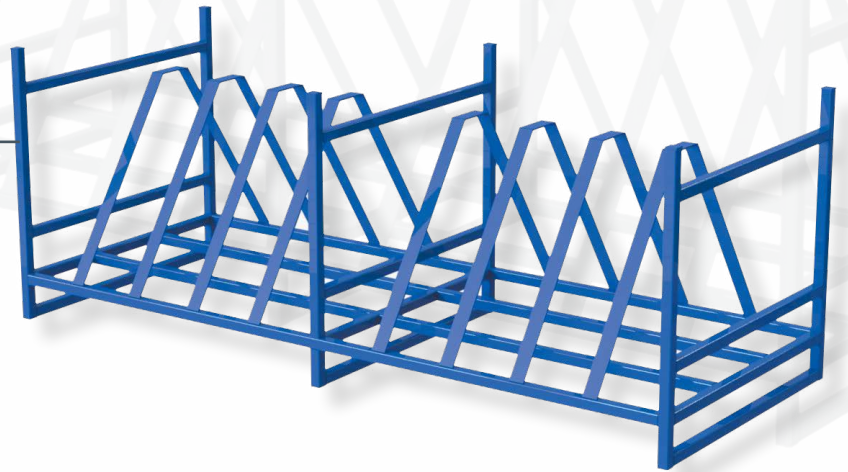

Heavy-Duty
Storage

Item code: 13600

Storage Rack For Signs

→ Standard Features

- Ten compartments
- Blue painted finish

→ Specifications

CODE	HEIGHT	WIDTH	DEPTH
13600	1020 mm	2025 mm	600 mm