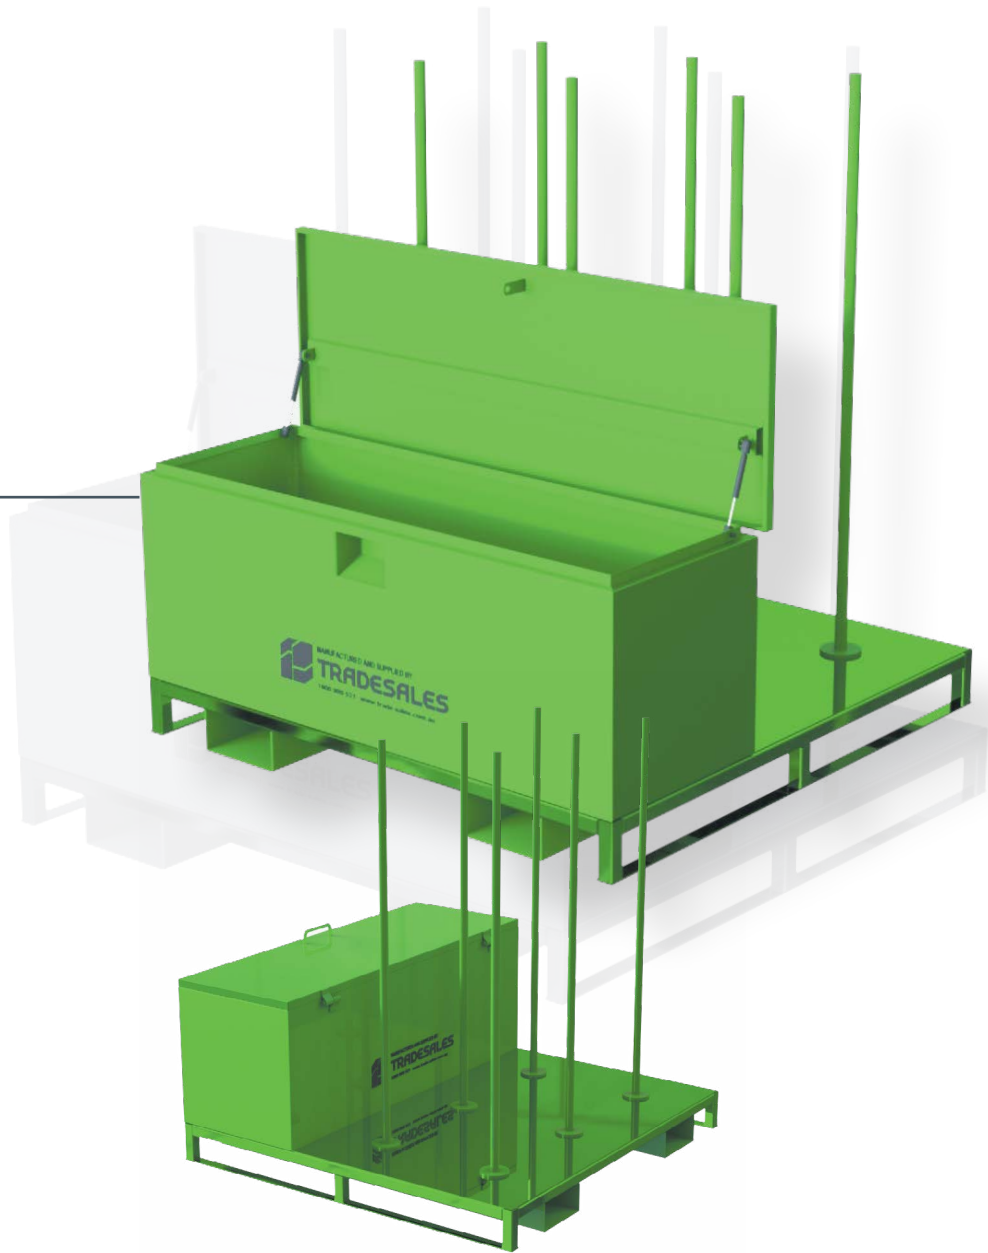

Heavy-Duty
Storage

Item code: 13586

Custom Work Skid With Tool Box

→ Standard Features ◦

- Lockable toolbox with lift up lid
- Six poles for storage of traffic cones
- Forklift pockets
- Painted finish

→ Specifications ◦

CODE	HEIGHT	WIDTH	DEPTH
13586	1550 mm	1400 mm	1400 mm